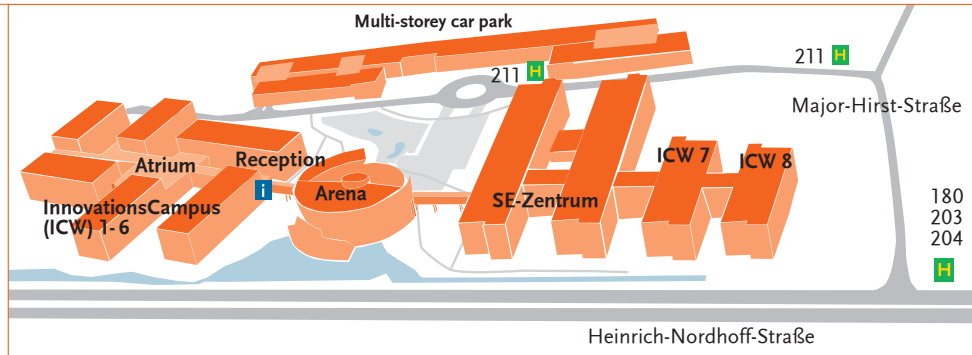

HOW TO FIND US

Wolfsburg AG

Major-Hirst-Strasse 11
D-38442 Wolfsburg

Phone: +49 53 61. 8 97-0
www.wolfsburg-ag.com

FORUM AUTOVISION OF WOLFSBURG AG

LEGEND

- Central Station Bus Stop 13:
 - Central Bus Station Bussteig 1: (Market Hall)
- 1 Central Station
 - 2 phæno
 - 3 designer outlets wolfsburg
 - 4 Autostadt
 - 5 Volkswagen Arena
 - 6 AOK Stadion
 - 7 Schloss Wolfsburg

HOW TO GET THERE FROM CENTRAL STATION

- Bus line 211 (Heiligendorf) to Forum AutoVision
Departure from bus stop 13, Central Station
- Bus line 180 (Gifhorn) to Brücke Sandkamp
Departure from bus stop 13, Central Station
- Bus line 203 (Sülfeld, Großer Winkel),
– Bus line 204 (Mörse, Im Dorfe) to Brücke Sandkamp
Departure from bus stop 1 at the market hall
- Timetable information at: www.wvg.de
- The distance from Wolfsburg Central Station to Forum AutoVision is approx. 3 km.

HOW TO GET THERE BY CAR

- Follow the A39 up to the Wolfsburg exit.
- Leave the motorway and drive towards Autostadt.
- At the first lights on Heinrich-Nordhoff-Strasse turn left into Major-Hirst-Strasse.
- Parking spaces are available in the multi-storey car park.

The address can be entered into a navigation device as follows:
Major-Hirst-Strasse 11, 38442 Wolfsburg, Germany