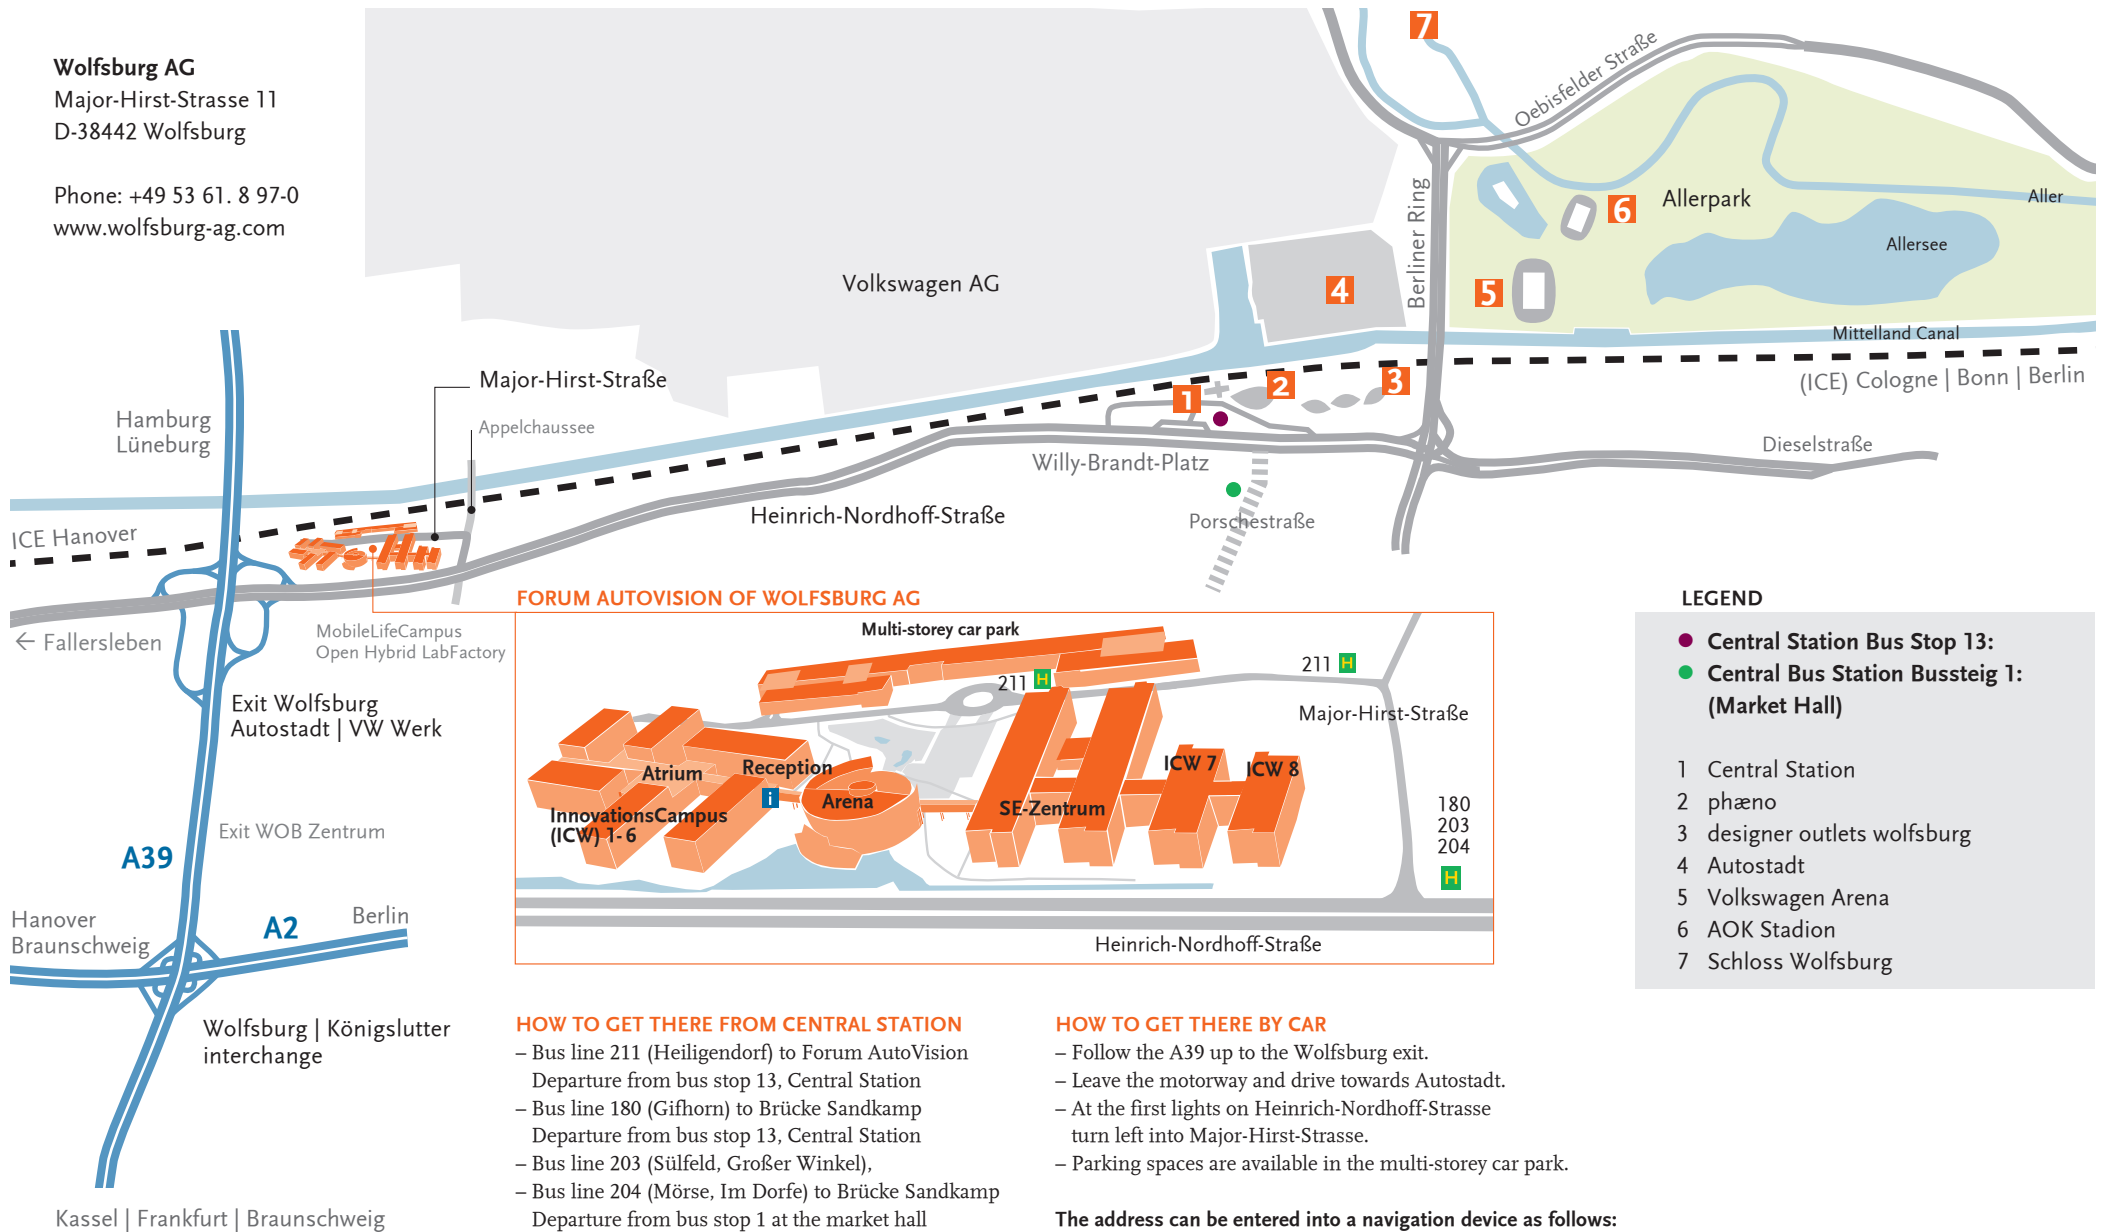

HOW TO FIND US

Wolfsburg AG

Major-Hirst-Strasse 11
D-38442 Wolfsburg

Phone: +49 53 61. 8 97-0
www.wolfsburg-ag.com

LEGEND

- Central Station Bus Stop 13:
- Central Bus Station Bussteig 1: (Market Hall)

- 1 Central Station
- 2 phæno
- 3 designer outlets wolfsburg
- 4 Autostadt
- 5 Volkswagen Arena
- 6 AOK Stadion
- 7 Schloss Wolfsburg

HOW TO GET THERE FROM CENTRAL STATION

- Bus line 211 (Heiligendorf) to Forum AutoVision
Departure from bus stop 13, Central Station
- Bus line 180 (Gifhorn) to Brücke Sandkamp
Departure from bus stop 13, Central Station
- Bus line 203 (Sülfeld, Großer Winkel),
– Bus line 204 (Mörse, Im Dorfe) to Brücke Sandkamp
Departure from bus stop 1 at the market hall
- Timetable information at: www.wvg.de
- The distance from Wolfsburg Central Station to Forum AutoVision is approx. 3 km.

HOW TO GET THERE BY CAR

- Follow the A39 up to the Wolfsburg exit.
- Leave the motorway and drive towards Autostadt.
- At the first lights on Heinrich-Nordhoff-Strasse turn left into Major-Hirst-Strasse.
- Parking spaces are available in the multi-storey car park.

The address can be entered into a navigation device as follows:

Major-Hirst-Strasse 11, 38442 Wolfsburg, Germany