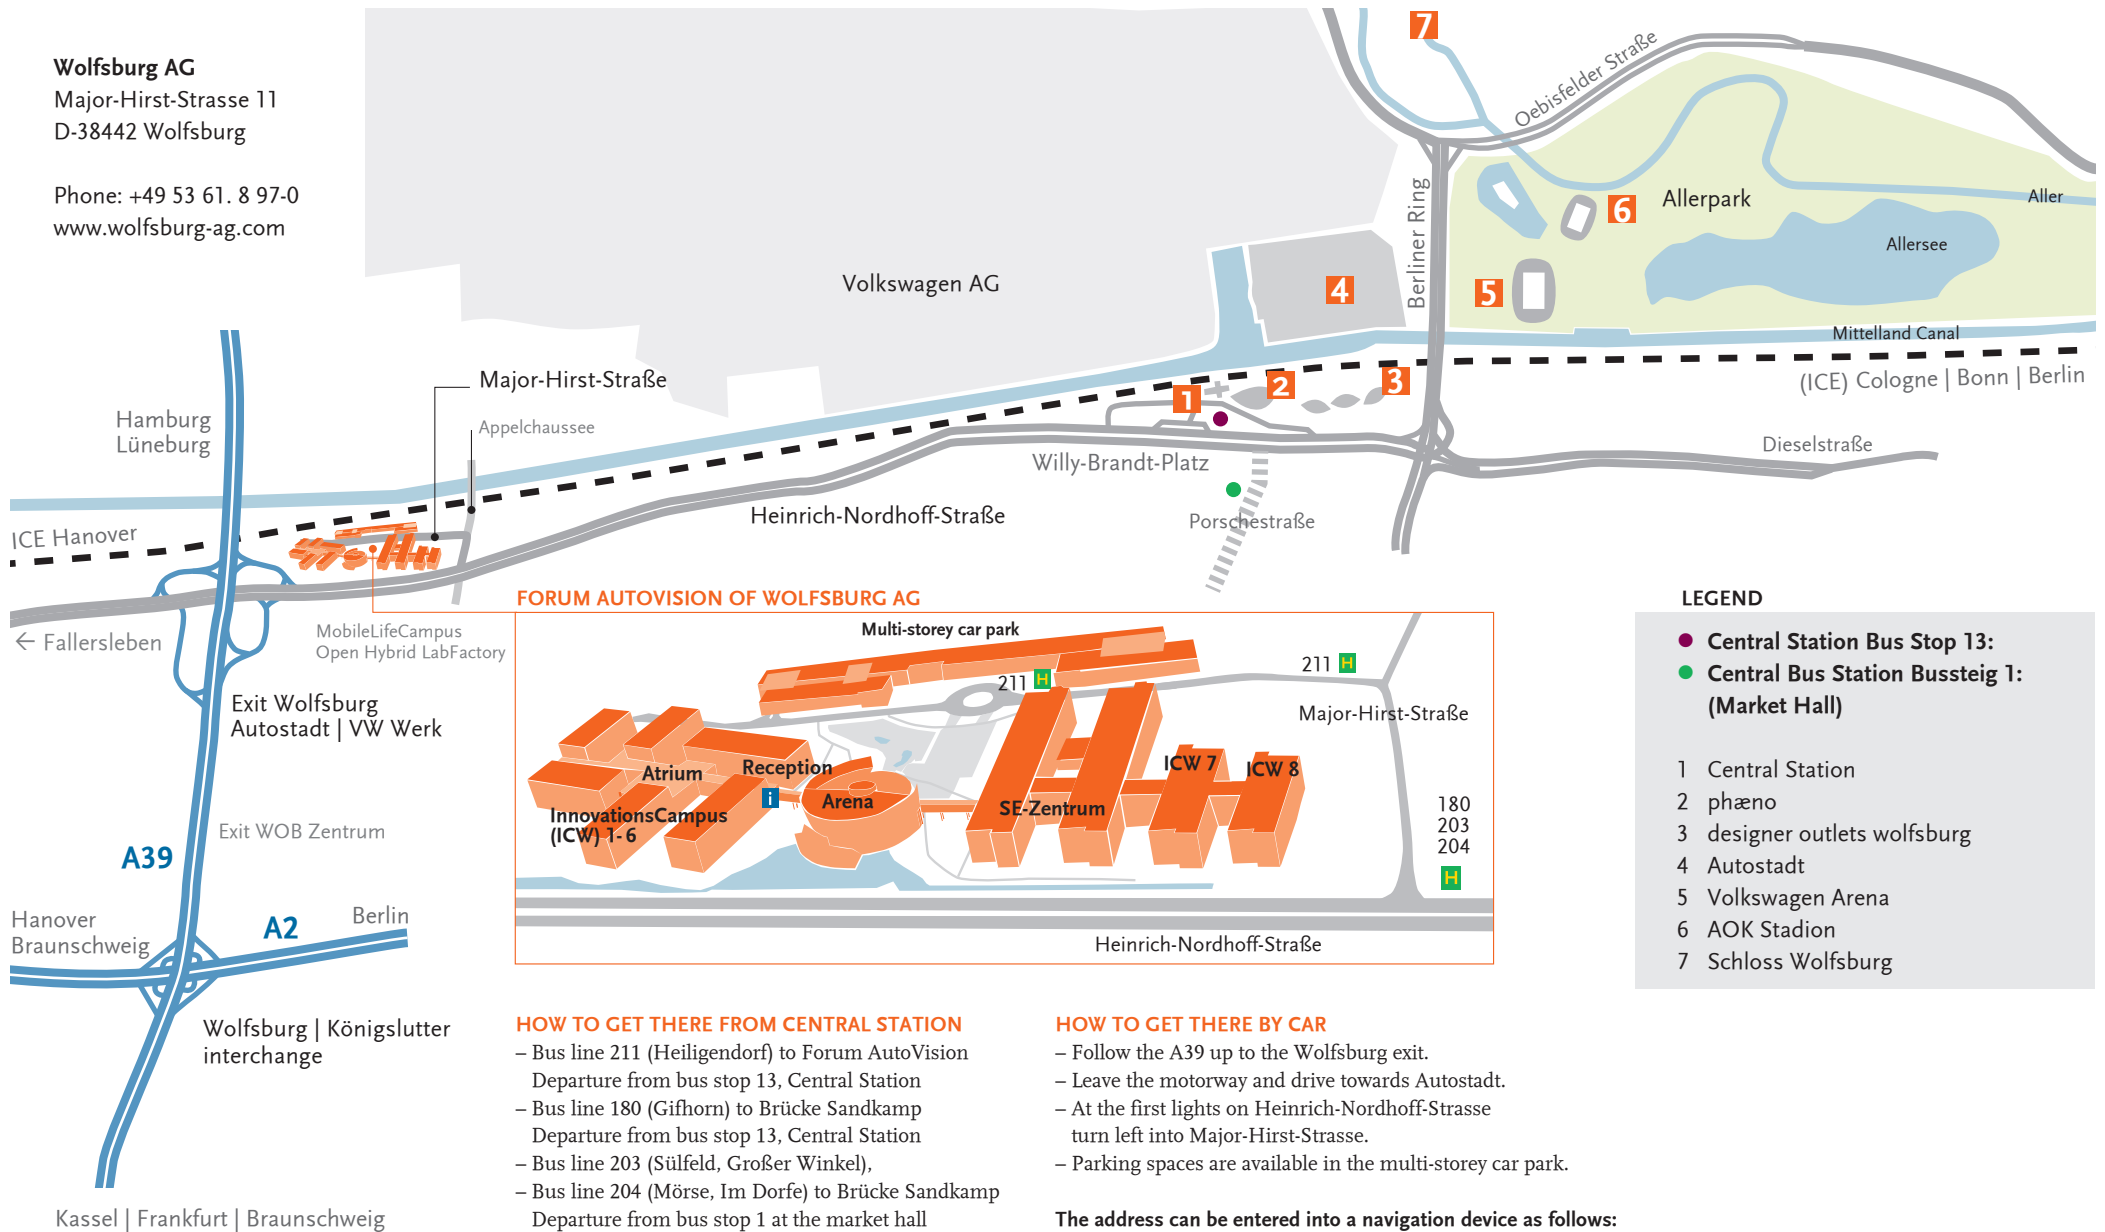

HOW TO FIND US

Wolfsburg AG

Major-Hirst-Strasse 11
D-38442 Wolfsburg

Phone: +49 53 61. 8 97-0
www.wolfsburg-ag.com

FORUM AUTOVISION OF WOLFSBURG AG

LEGEND

- Central Station Bus Stop 13:
 - Central Bus Station Bussteig 1: (Market Hall)
- 1 Central Station
 - 2 phæno
 - 3 designer outlets wolfsburg
 - 4 Autostadt
 - 5 Volkswagen Arena
 - 6 AOK Stadion
 - 7 Schloss Wolfsburg

HOW TO GET THERE FROM CENTRAL STATION

- Bus line 211 (Heiligendorf) to Forum AutoVision
Departure from bus stop 13, Central Station
- Bus line 180 (Gifhorn) to Brücke Sandkamp
Departure from bus stop 13, Central Station
- Bus line 203 (Sülfeld, Großer Winkel),
– Bus line 204 (Mörse, Im Dorfe) to Brücke Sandkamp
Departure from bus stop 1 at the market hall
- Timetable information at: www.wvg.de
- The distance from Wolfsburg Central Station to Forum AutoVision is approx. 3 km.

HOW TO GET THERE BY CAR

- Follow the A39 up to the Wolfsburg exit.
- Leave the motorway and drive towards Autostadt.
- At the first lights on Heinrich-Nordhoff-Strasse turn left into Major-Hirst-Strasse.
- Parking spaces are available in the multi-storey car park.

The address can be entered into a navigation device as follows:
Major-Hirst-Strasse 11, 38442 Wolfsburg, Germany